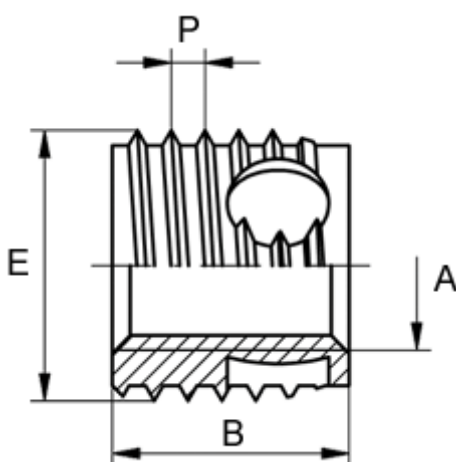

Article number: 12337000120500
Description: KLEE-coil 337 000 120.500
M12 St. steel 1.4305

Measures

Female thread A	= M12
Length B	= 12
Male thread E	= 16.0
Min hole depth blind hole	= 15
Thread pitch P	= 1.75
Type	= 337 000 120 ...